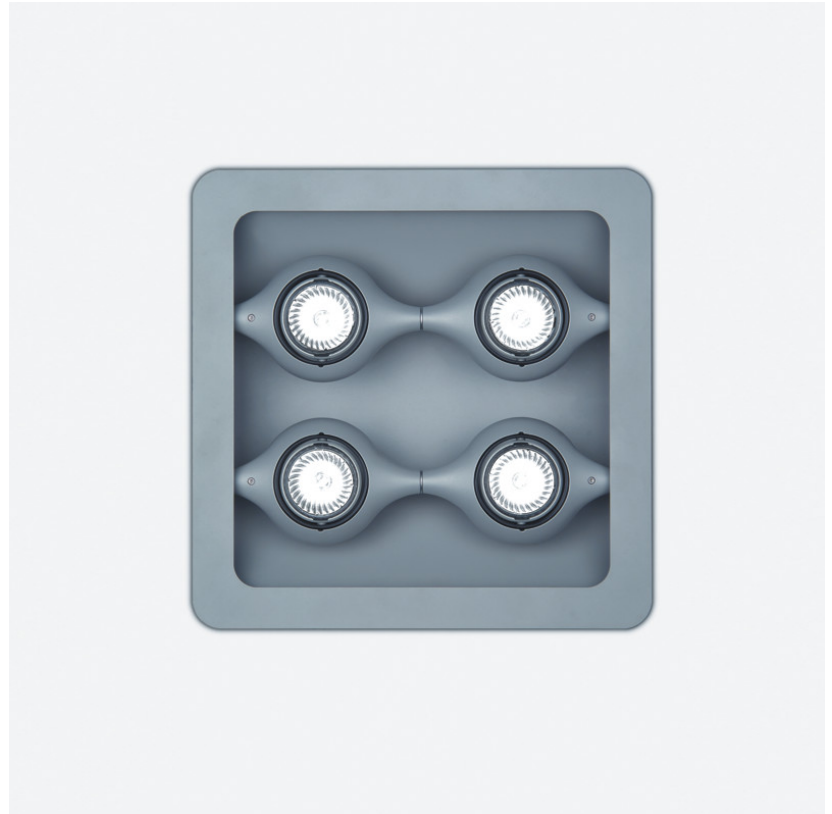

SPACE RECESSED

D96006

PROJECT _____

TYPE _____

NOTES _____

QUANTITY _____

DATE _____

GENERAL

Series: Space

Brand: Milan

Division: Design

Mounting Type: Recessed

Mounting Location: Ceiling

Subcategory: Downlight

PHYSICAL

Shape: Square

Length (mm): 387

Length (in): 15 1/4

Width (mm): 387

Width (in): 15 1/4

Height (mm): 89

Height (in): 3 1/2

Light Distribution: Direct

Weight (kg): 3.2

Weight (lbs): 7

Diffuser: Glass - Sold Separately

Fixture Finish: Metallic Gray

Fixture Material: Metal

ELECTRICAL

Number of Lamps: 4

Lamp Type: LED Retrofit

Lamp Shape: MR16

Bulb Included: Bulb Not Included

Total Output Wattage (W): 20

Max. Wattage Per Lamp (W): 5

Lamp Base: GU10

Housing: Non - IC rated remodel housing is for use in non - insulated areas or where insulation is at least 3

Input Voltage (V): 120

LED

OPTICAL

RATINGS AND CERTIFICATIONS

Certified By: CSA Certified to UL and CSA Standards

IP rating: IP20