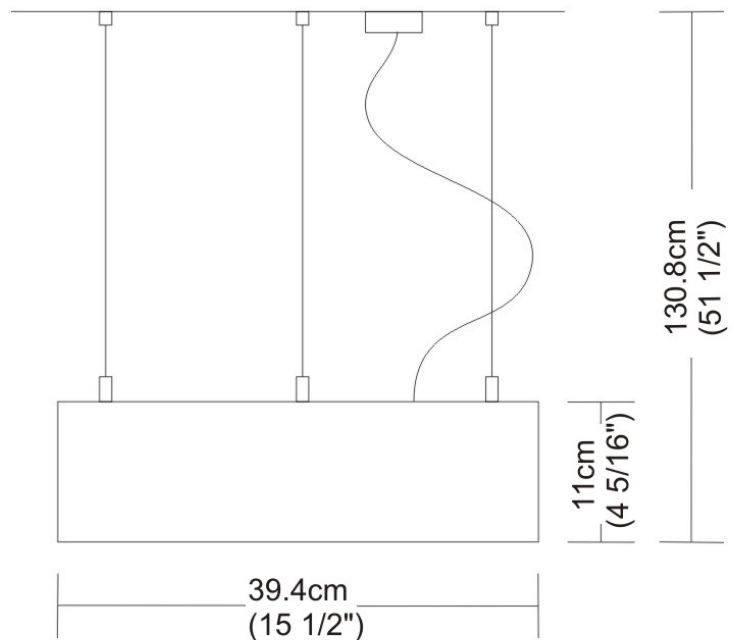

PROJECT	
TYPE	
NOTES	
QUANTITY	
DATE	

SPACE SUSPENSION

D11003

GENERAL

Series: Space
Division: Design
Mounting Type: Suspension
Mounting Location: Ceiling
Subcategory: Pendant

PHYSICAL

Shape: Square
Length (mm): 600
Length (in): 23 ½
Width (mm): 600
Width (in): 23 ½
Height (mm): 1600
Height (in): 63
Light Distribution: Direct
Weight (kg): 10.6
Weight (lbs): 23.5
Diffuser: Satin Glass
Fixture Finish: ALU
Fixture Material: Aluminum

ELECTRICAL

Number of Lamps: 1 + 1
Lamp Type: LED Retrofit / Halogen
Bulb Included: Bulb Not Included
Total Output Wattage (W): 26 / 185
Max. Wattage Per Lamp (W): 6 / 35 + 20 / 150
Lamp Base: G9
Input Voltage (V): 120

LED

OPTICAL

RATINGS AND CERTIFICATIONS

Certified By: CSA Certified to UL and CSA Standards
IP rating: IP20