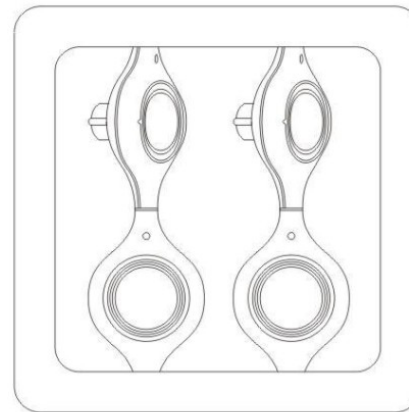

SPACE RECESSED

D96006

PROJECT _____

TYPE _____

NOTES _____

QUANTITY _____

DATE _____

GENERAL

Series: Space

Brand: Milan

Division: Design

Mounting Type: Recessed

Mounting Location: Ceiling

Subcategory: Downlight

PHYSICAL

Shape: Square

Length (mm): 387

Length (in): 15 1/4

Width (mm): 387

Width (in): 15 1/4

Height (mm): 89

Height (in): 3 1/2

Light Distribution: Direct

Weight (kg): 3.2

Weight (lbs): 7

Diffuser: Glass - Sold Separately

Fixture Finish: Metallic Gray

Fixture Material: Metal

ELECTRICAL

Number of Lamps: 4

Lamp Type: LED Retrofit

Lamp Shape: MR16

Bulb Included: Bulb Not Included

Total Output Wattage (W): 20

Max. Wattage Per Lamp (W): 5

Lamp Base: GU10

Housing: Non - IC rated remodel housing is for use in non - insulated areas or where insulation is at least 3

Input Voltage (V): 120

LED

OPTICAL

RATINGS AND CERTIFICATIONS

Certified By: CSA Certified to UL and CSA Standards

IP rating: IP20